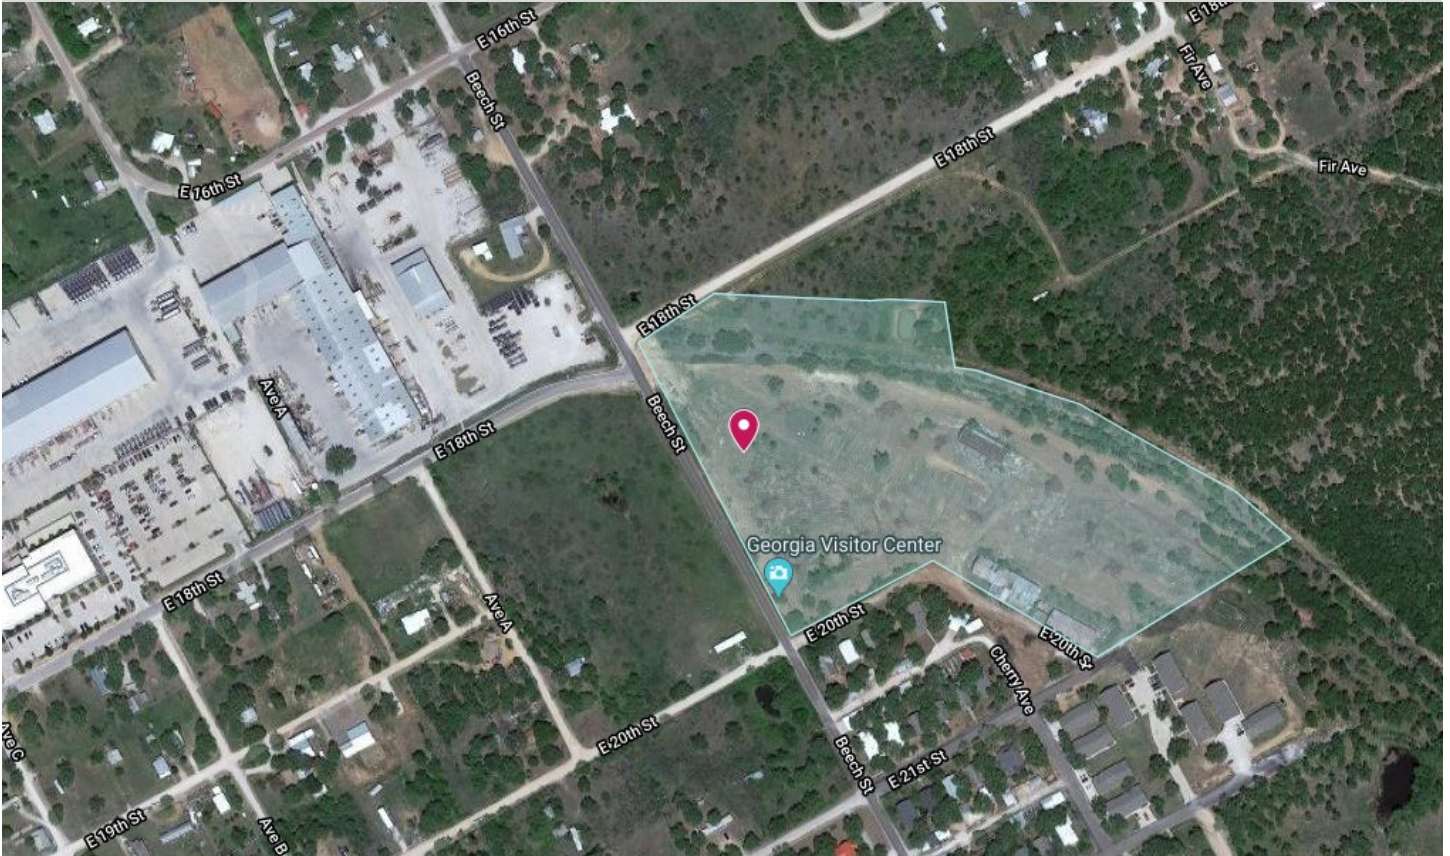

## Bailey Property, Cisco, Texas 76437

### Location Map

### Property Details

- Located on 18th and Beech St
- In close proximity to Interstate-20 and Highway 6
- Total area just over 16.8 acres
- Greenfield site, Zoned Agriculture and Zoned Planned Development
- All structures cleared in 2019.
- Access to public water and wastewater service from the City of Cisco
- Access to electricity and telecommunication